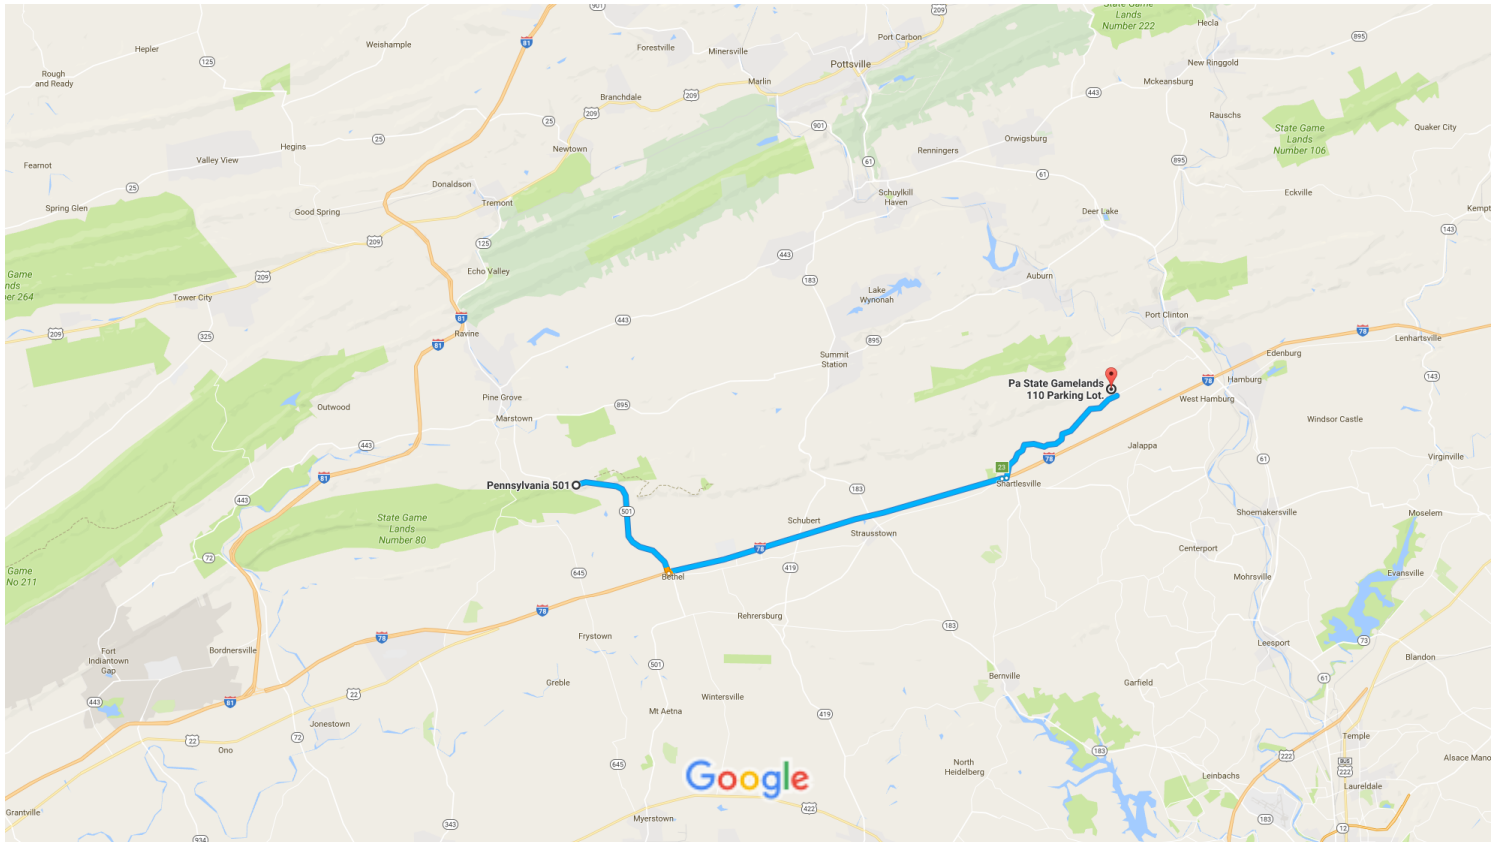

Lancaster Ave, Bethel, PA 19507 to Pa State Gamelands 110 Parking Lot

Drive 18.9 miles, 24 min

Spring Hike 2017 - Shuttle Directions

Map data ©2017 Google 2 mi

PA-501

Bethel, PA 19507

- ↑ 1. Head east on PA-501 S/State Rte 501 toward Appalachian National Scenic Trail/Appalachian Trail 4.4 mi

- ↙ 2. Turn left to merge onto I-78 E/US-22 E 9.9 mi

- ↘ 3. Take exit 23 toward Shartlesville 0.1 mi

- ↙ 4. Turn left onto Mountain Rd 4.5 mi

Pa State Gamelands 110 Parking Lot.

Hamburg, PA 19526

These directions are for planning purposes only. You may find that construction projects, traffic, weather, or other events may cause conditions to differ from the map results, and you should plan your route accordingly. You must obey all signs or notices regarding your route.